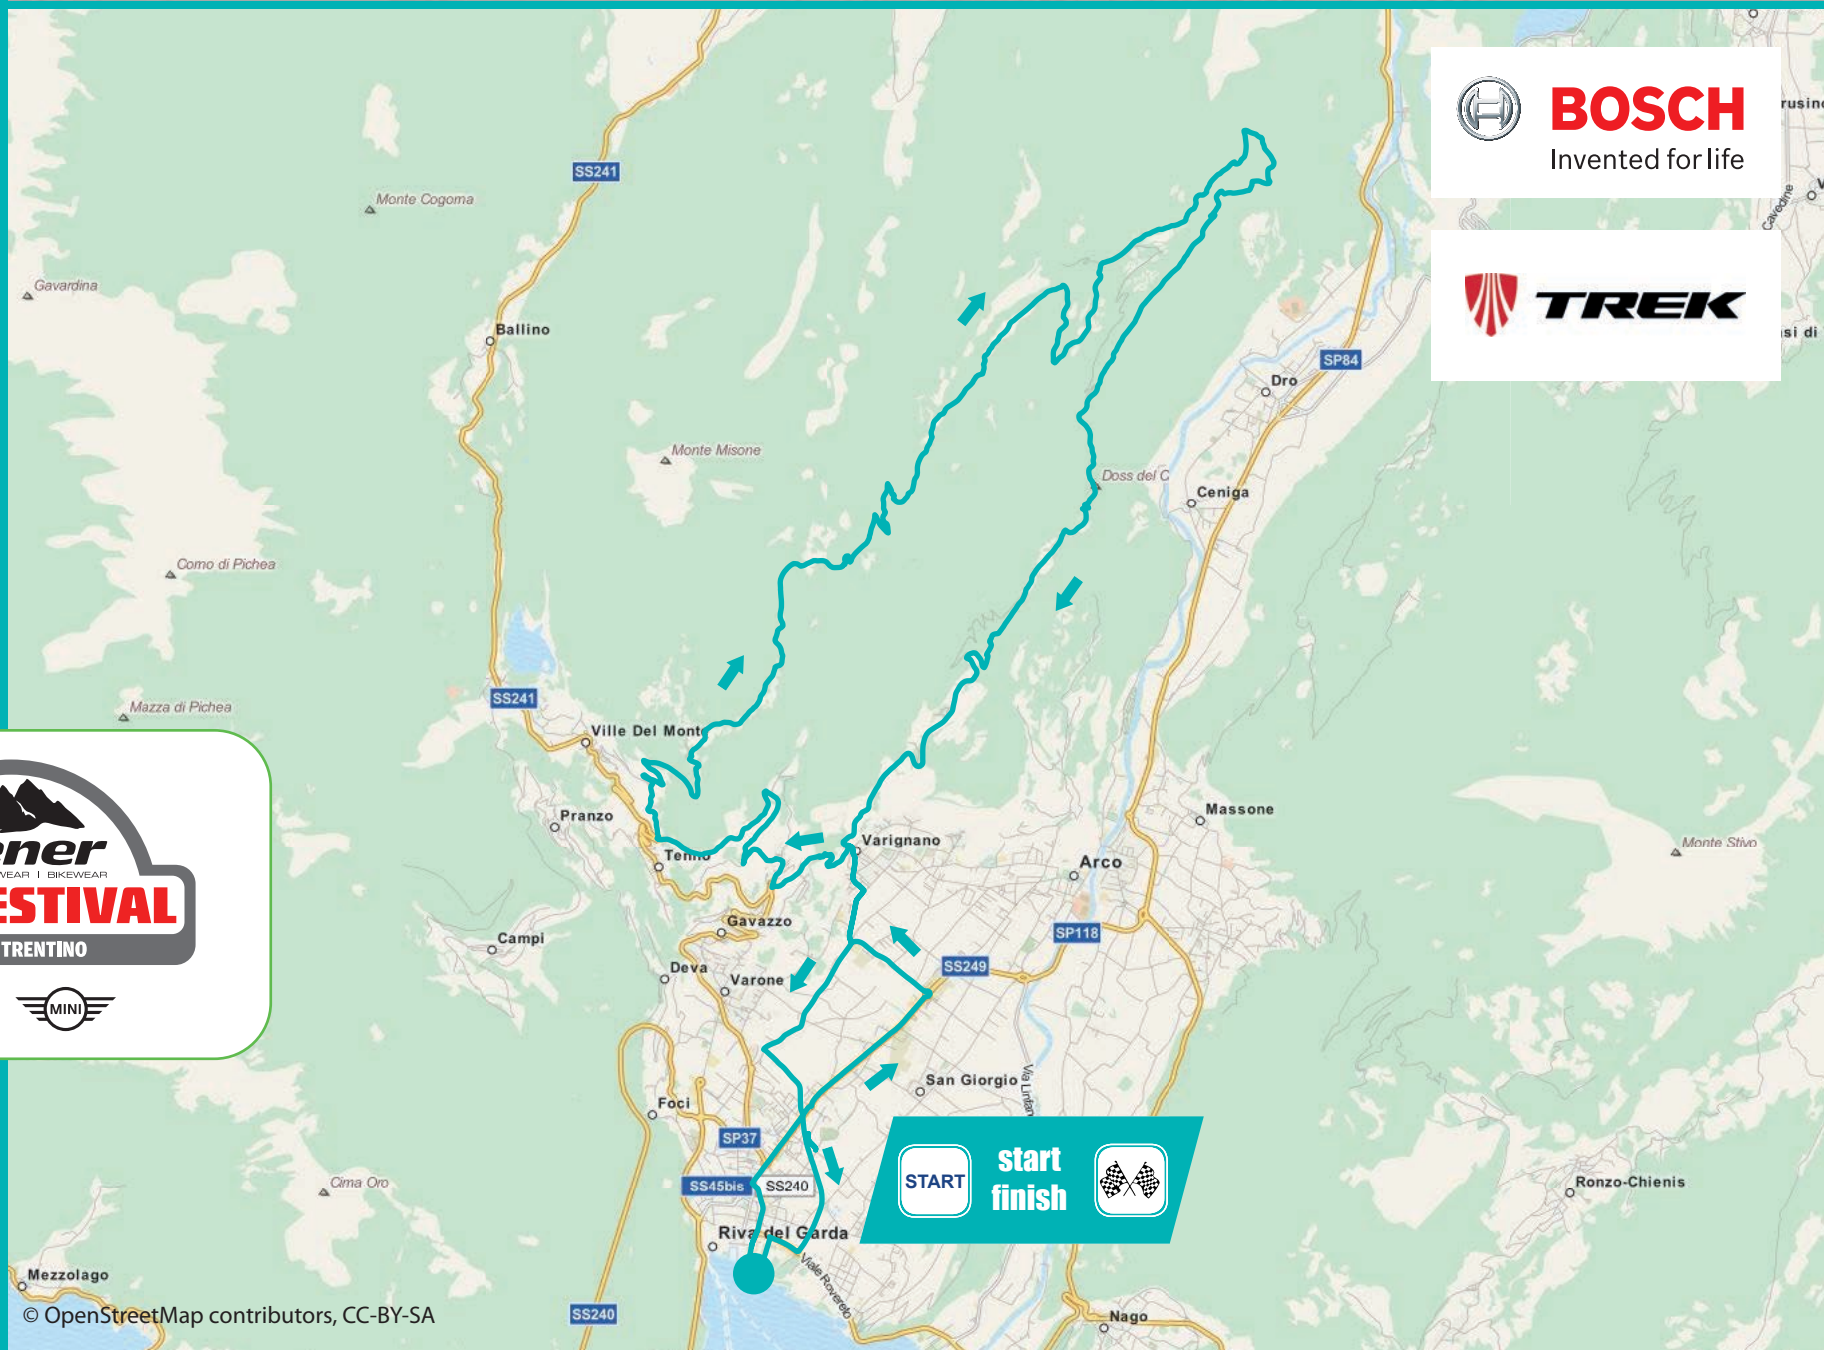

eMTB Marathon

BOSCH eMTB Marathon supported by TREK

Distance: 41,50 km
Altitude: 1.523 hm

© OpenStreetMap contributors, CC-BY-SA