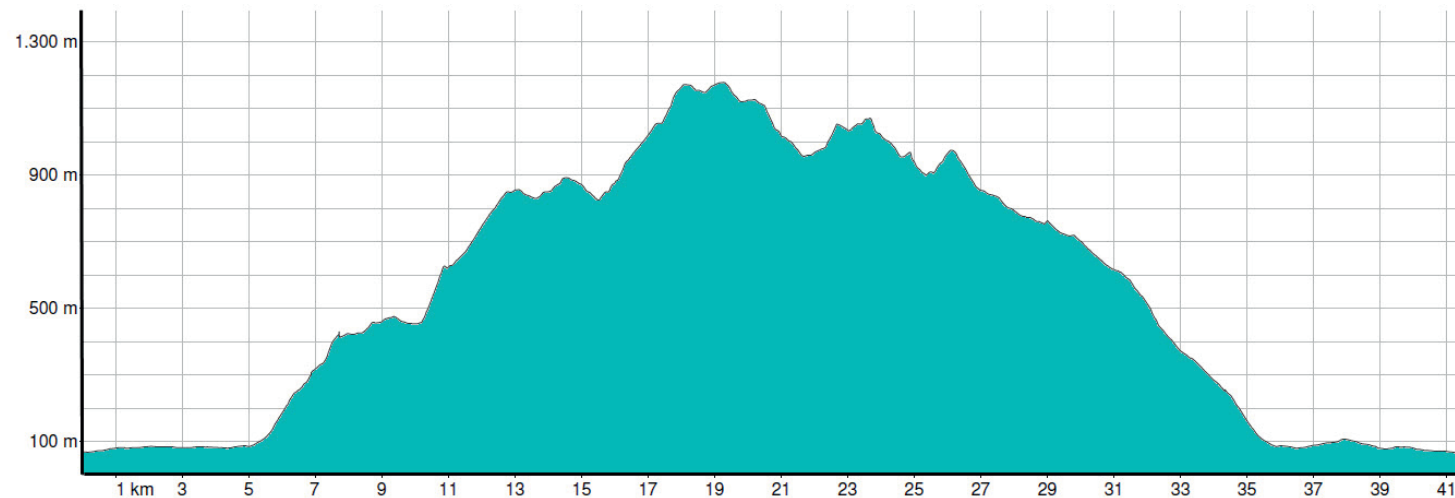

BOSCH eMTB Marathon supported by TREK

Distance: 41.50 km

Altitude: 1.523 hm

Claim: ★ ★ ★ ☆ ☆

powered by 

Riva del Garda

Riva del Garda